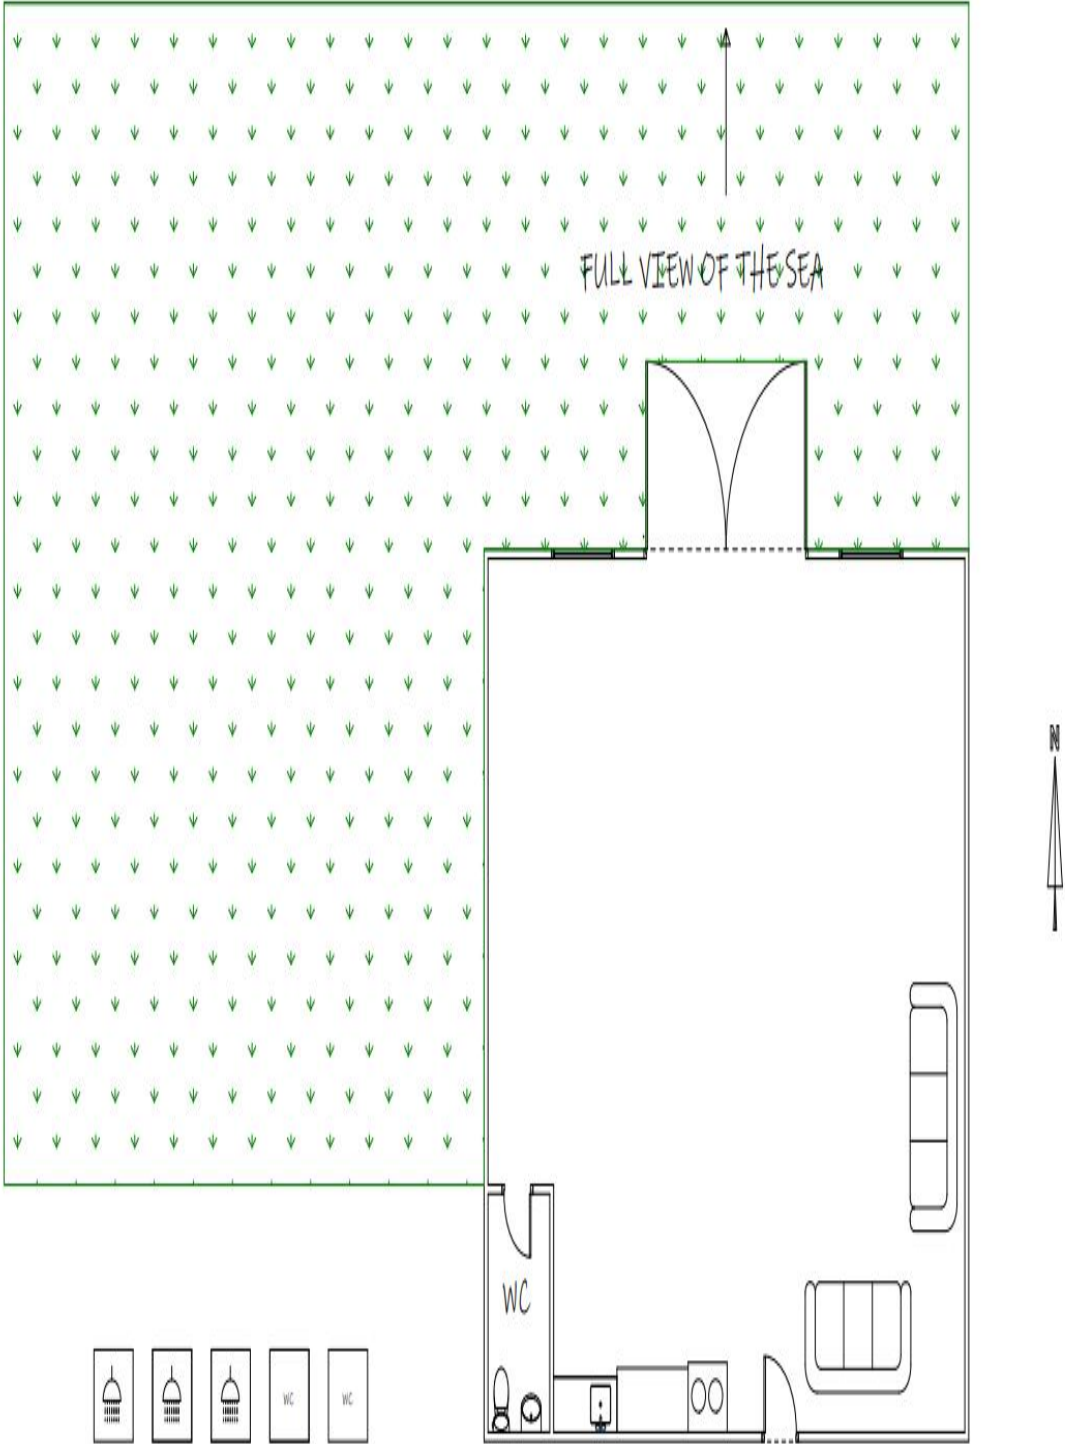

To the West is an acre of lawn, with about 20 yards lawn to the North

THE HANGER

Loos & Showers

Internal measurements
9530 Mts X 12200 Mts